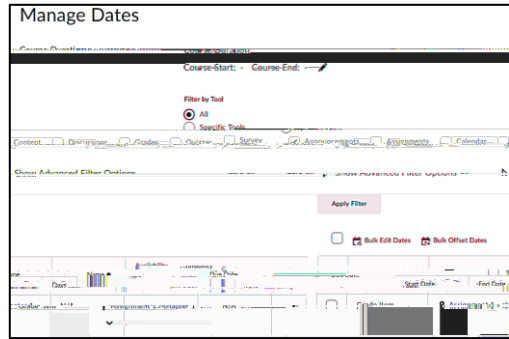

Overview

Course Admin
Manage Dates

Bulk Offset Dates

Calculated range between two dates

Calculate

Save

Note: Items that previously had no start and end dates set will not be affected by this process, even if they are selected.